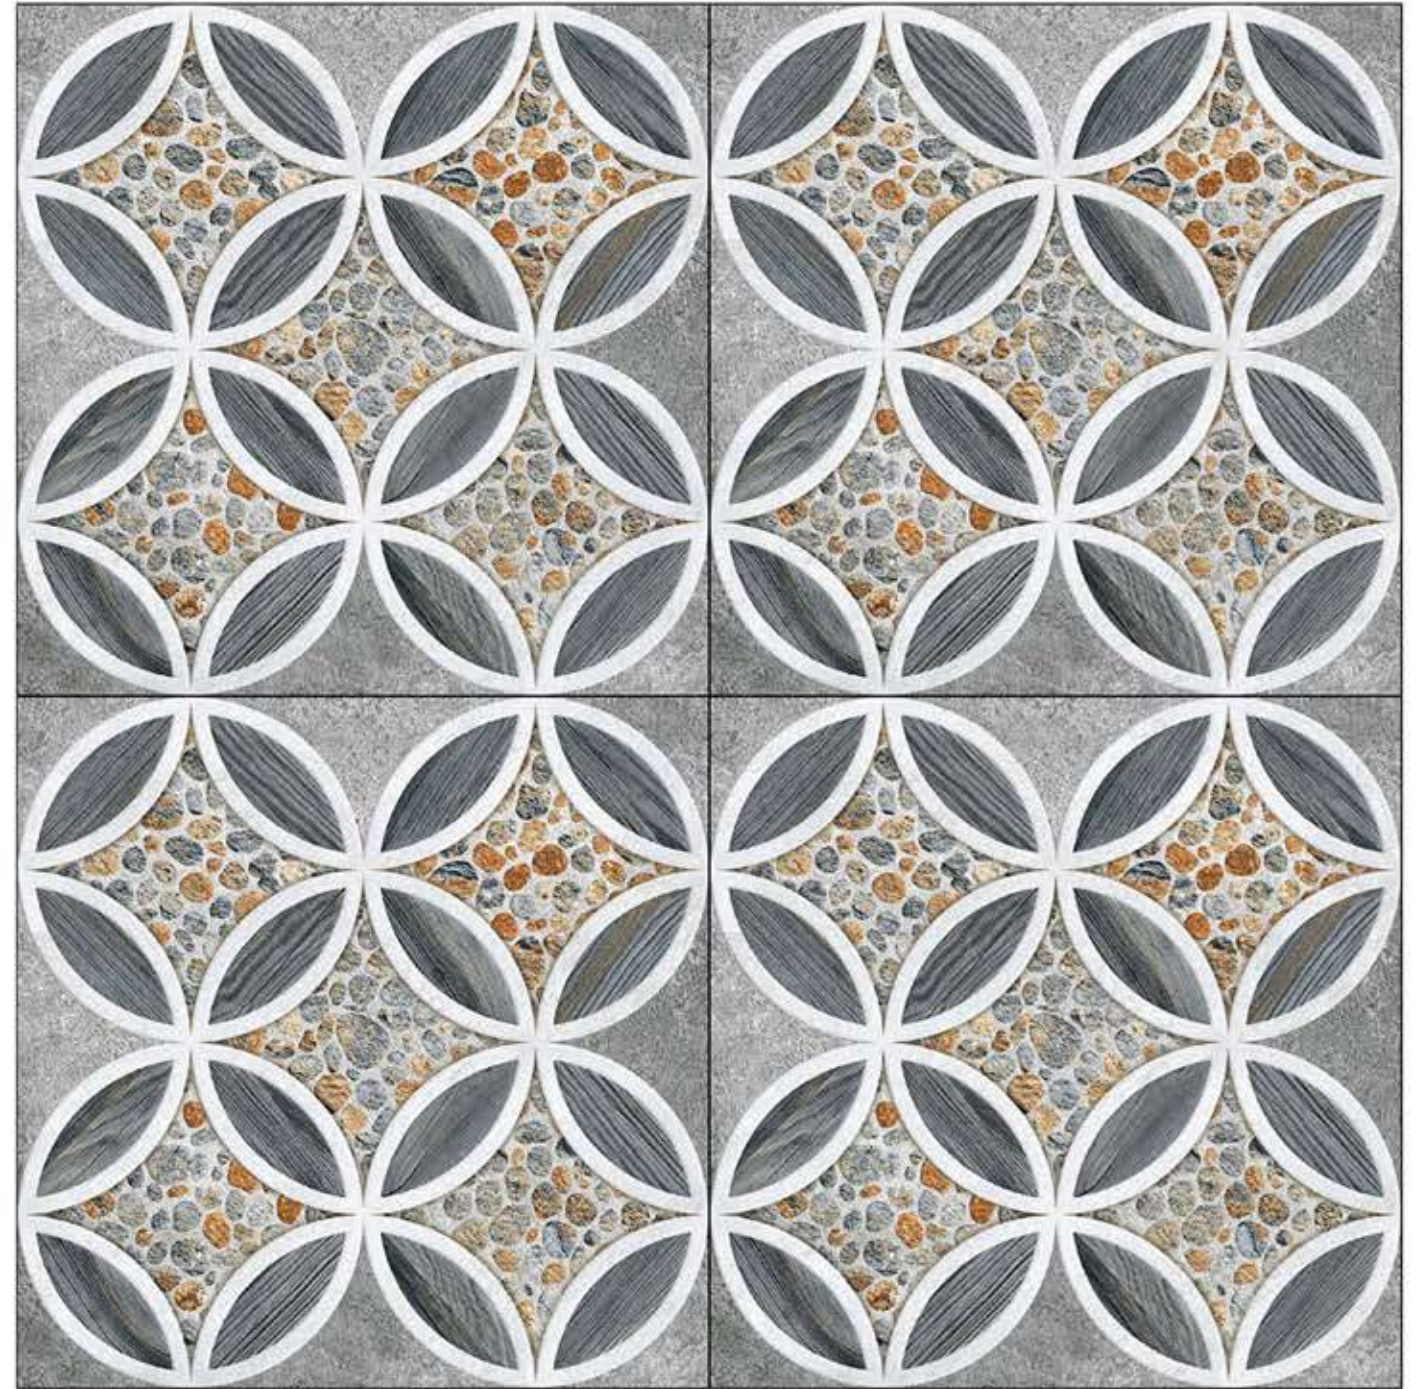

508

**PUNCH FINISH**

400 X 400 | HEAVY DUTY VITRIFIED TILES | 12 MM  
THICKNESS

806

**PUNCH FINISH**

400 X 400 | HEAVY DUTY VITRIFIED TILES | 12 MM  
THICKNESS

1202

**PUNCH FINISH**