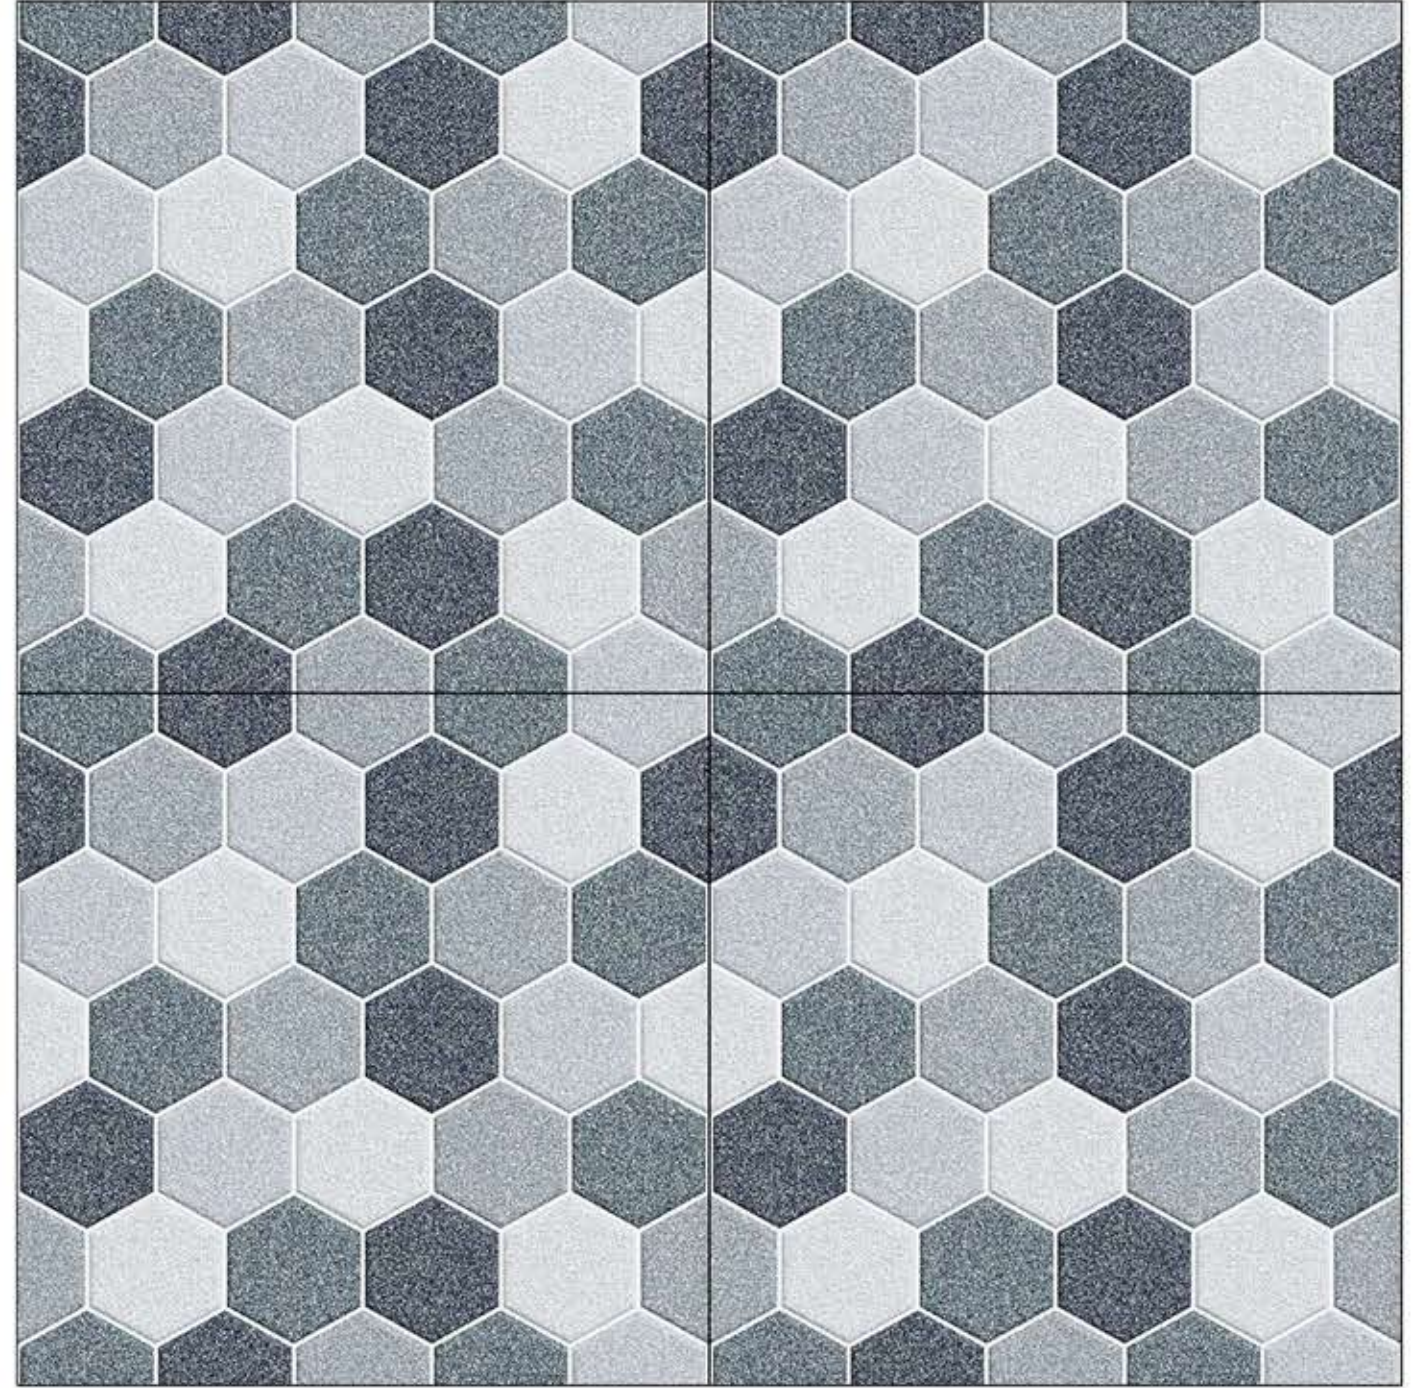

PUNCH FINISH