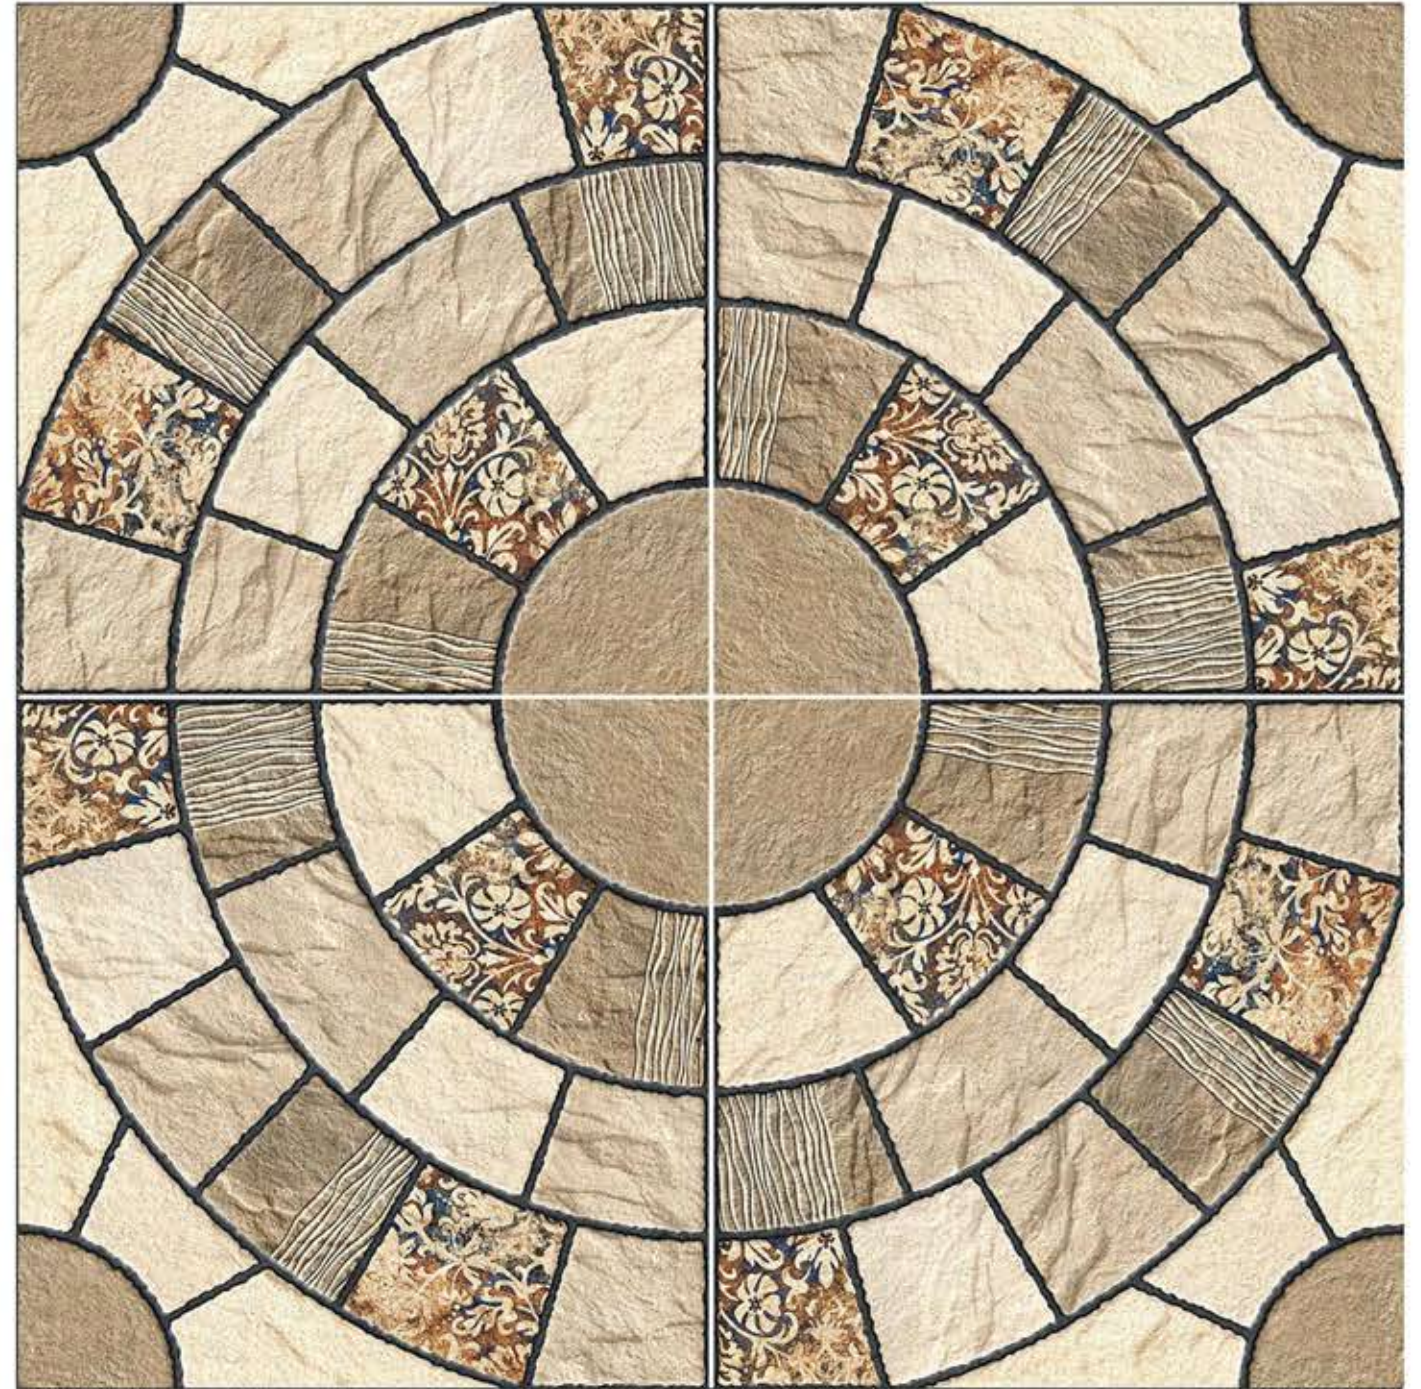

PUNCH FINISH